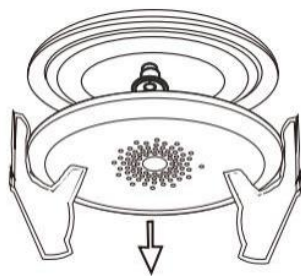

Product Information

Installation

1. Open a $\phi 250\text{mm}$ hole in the ceiling (Figure ①);
2. Remove the mesh mask (Figure ②);
3. Press the open hole in advance, install the product to the ceiling, and lock the screws (Figure ③);
4. After the product is fixed, reload the mesh mask (Figure ④).

Figure ①

Figure ②

Figure ③

Figure ④