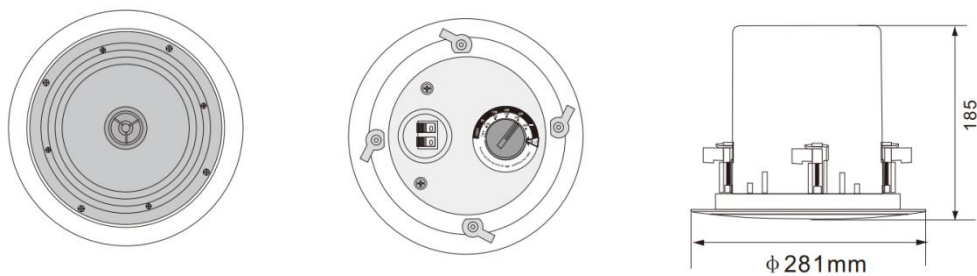

Model	DSP7081C
Rated Power (RMS)	40W
Constant Voltage 70V	2.5W/5W/10W/20W
Constant Voltage 100V	5W/10W/20W/40W
Constant Impedance 8Ω	40W
Sensitivity	90dB
Frequency Response(-10dB)	50-20KHz
Coverage Angle(1KHz/-6dB)	150°
Dimension(W*D)	Φ280×185mm
Weight	3.2KG

Product Information