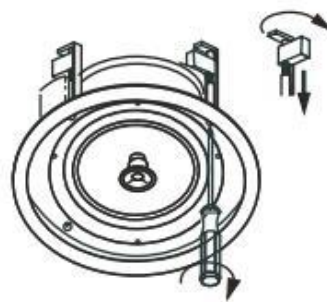

Product Information

Installation

1. Open a $\phi 250\text{mm}$ hole in the ceiling (Figure ①);
2. Remove the mesh mask (Figure ②);
3. Press the open hole in advance, install the product to the ceiling, and lock the screws (Figure ③);
4. After the product is fixed, reload the mesh mask (Figure ④).

Figure ①

Figure ②

Figure ③

Figure ④